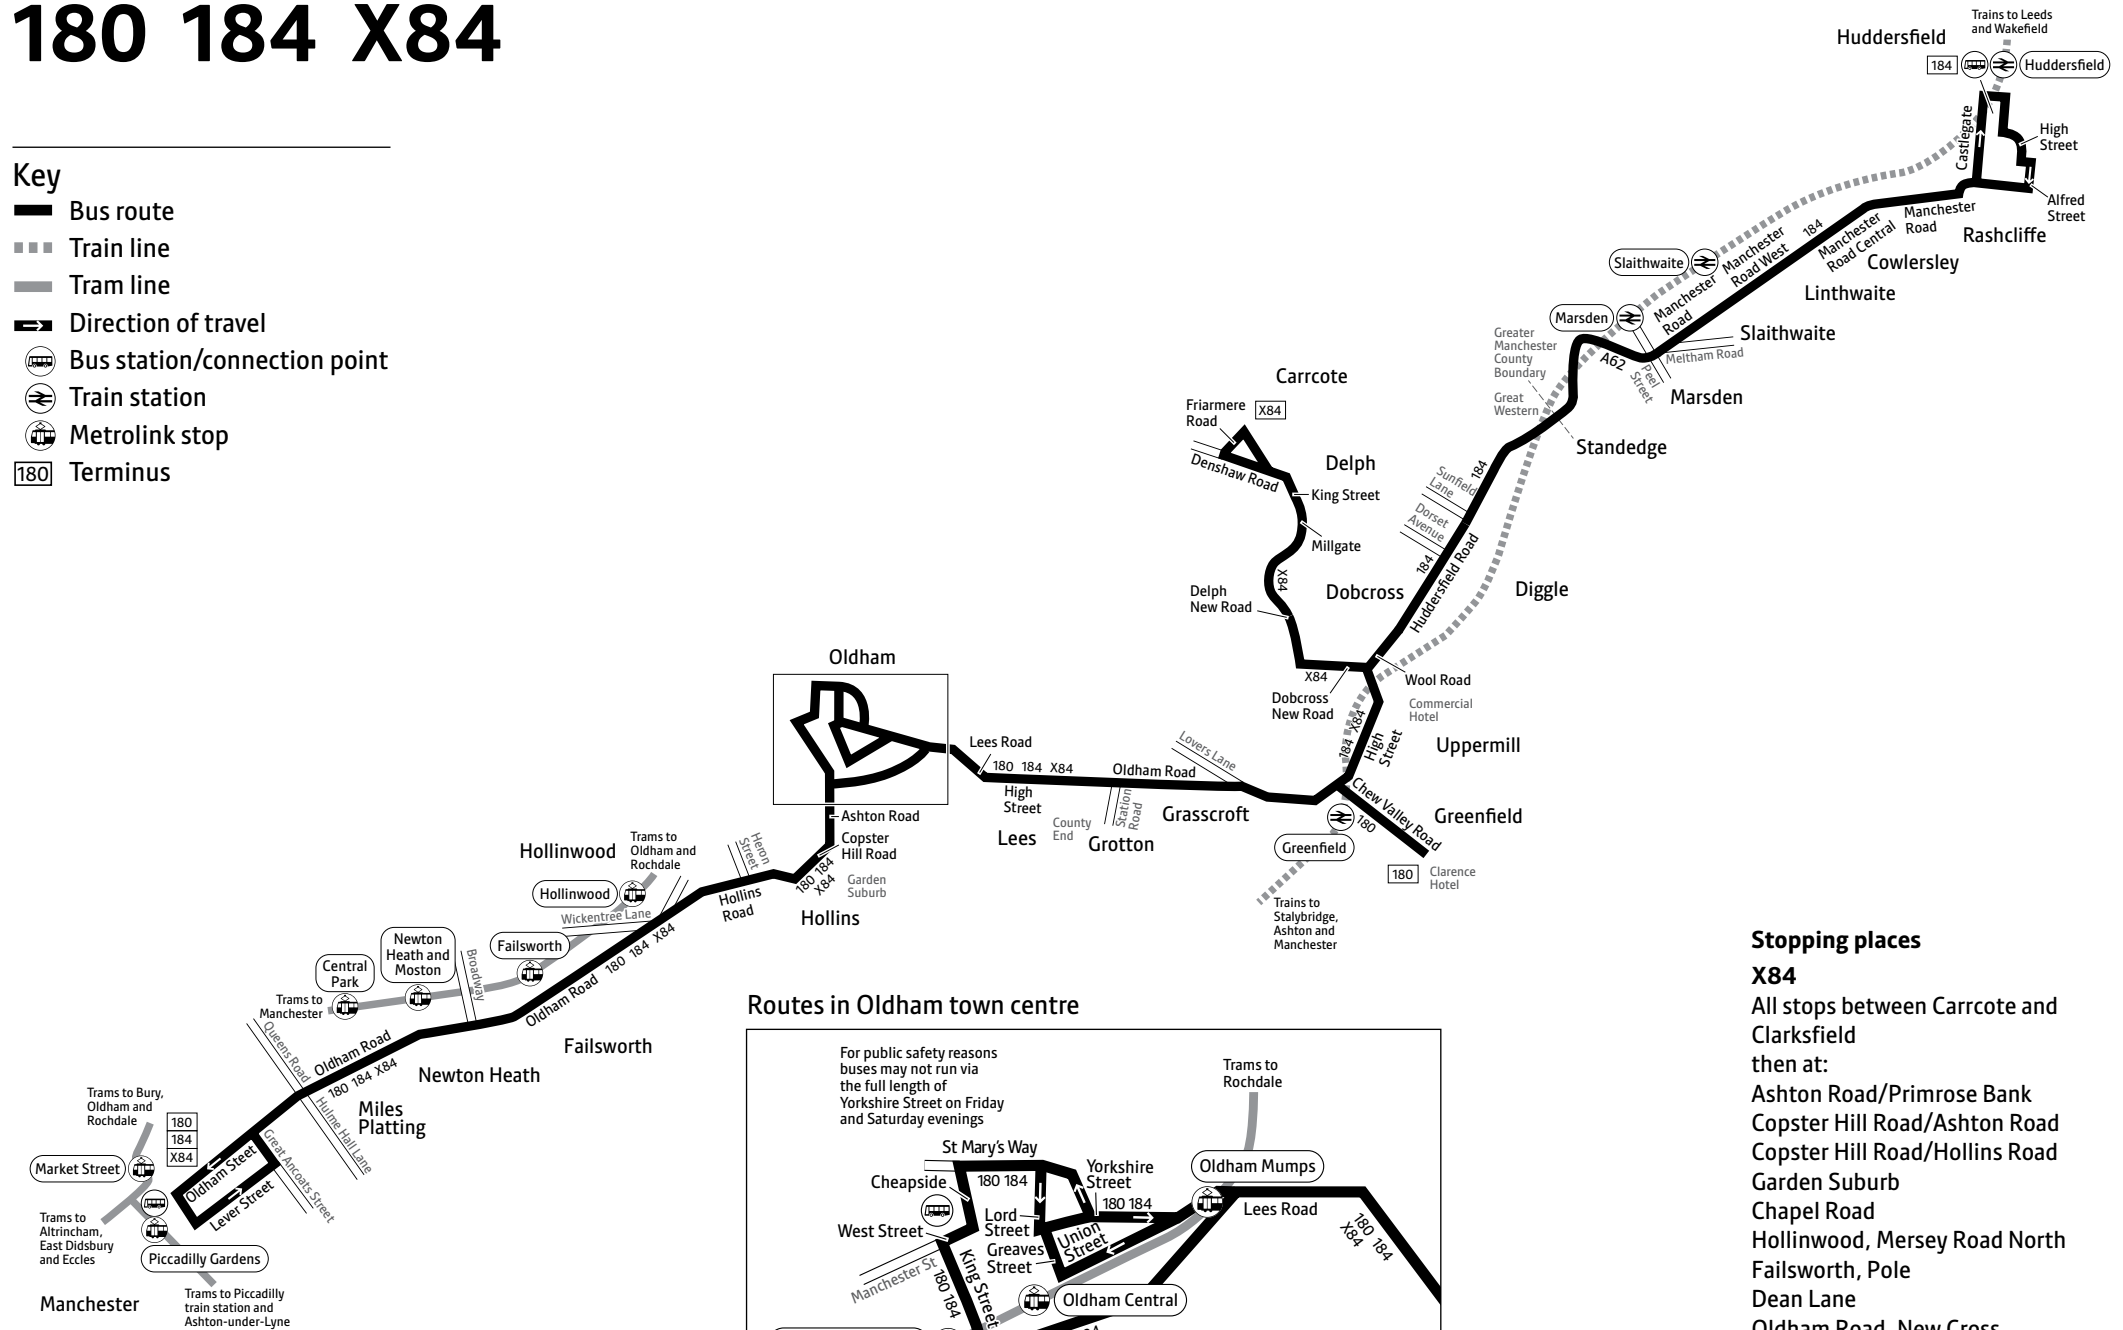

Summer times: Between mid July and early September, some timetables will be different, check www.tfgm.com/info for details

180 184 X84

Key

-  Bus route
-  Train line
-  Tram line
-  Direction of travel
-  Bus station/connection point
-  Train station
-  Metrolink stop
-  Terminus