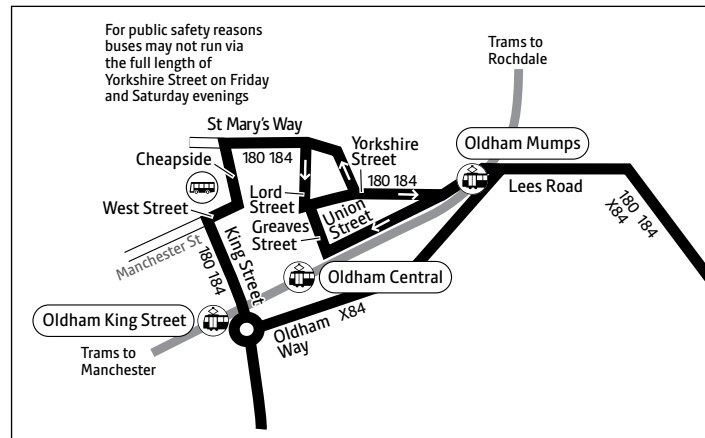

Summer times: Between mid July and early September, some timetables will be different, check www.tfgm.com/info for details

180 184 X84

Key

-  Bus route
-  Train line
-  Tram line
-  Direction of travel
-  Bus station/connection point
-  Train station
-  Metrolink stop
-  Terminus

Routes in Oldham town centre

Stopping places

- X84**
 All stops between Carrcote and Clarksfield then at:
 Ashton Road/Primrose Bank
 Copster Hill Road/Ashton Road
 Copster Hill Road/Hollins Road
 Garden Suburb
 Chapel Road
 Hollinwood, Mersey Road North
 Failsworth, Pole
 Dean Lane
 Oldham Road, New Cross
 Oldham Street (to Manchester)
 Manchester, Piccadilly Gardens
- Buses 180 and 184 stop at all bus stops along the route**